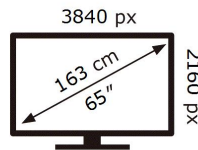

ENERGY

SAMSUNG

QE65Q75TAT

139 kWh/1000h

ABCDEF **G**

170 kWh/1000h

2019/2013